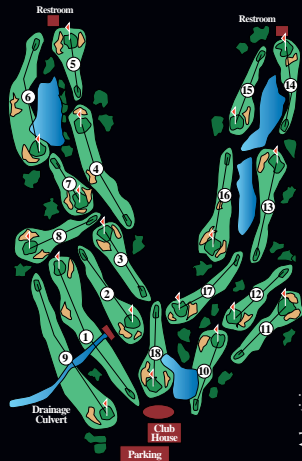

Scorer:

Attest:

Date:

All players must register with starter prior to teeing off.
USGA Rules govern all play except for the following:

- 1. Protective Fences:** If a ball strikes a fence, play it as it lies.
If a ball strikes wire or pole, shot may be replayed. No penalty.
- 2. Ball Lying on Cart Path:** Ball may be dropped one club length from nearest point of relief, no nearer the hole, with no penalty.
- 3. Drainage Ditches:** Drop ball back of point of entry, within two club lengths, with one stroke penalty.
- 4. Red Stakes:** Indicate a lateral hazard.
White Stakes: Indicate out-of-bounds.
Yellow Stakes: Indicate a water hazard.
- 5. Where Protective Fences** interfere with stance or swing - relief may be taken under Rule 33-8. No Penalty.
- 6. Embedded Ball:** Through the green, a ball embedded in its own pitmark may be fitted without penalty, cleaned and dropped as near as possible to the spot where it lay and must come to rest not nearer the hole.
- 7. Use Cart Path** when crossing drainage swales.
- 8. In the interest of maximizing member enjoyment, it is essential that a round of golf not take over four hours. All players must proceed accordingly. Please follow course marshals' instructions.**
- 9. The person with the lowest handicap is responsible for adherence to the rules of good golf etiquette for the members in his group.**
 - You are responsible for any injury to people or damage to property caused by your actions, including errant golf shots.