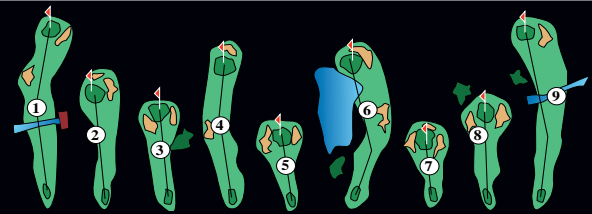

CASTA DEL SOL GOLF COURSE

HDCP RECOMMENDATIONS

RATING/SLOPE

HOLE	MEN'S	WOMEN'S	1	2	3	4	5	6	7	8	9	OUT	I N I T I A L	10	11	12	13	14	15	16	17	18	IN	TOT	MEN'S	WOMEN'S	
BACK TEES	0-30	0-15	285	171	146	266	168	296	148	174	317	1971			242	172	118	288	163	162	136	193	225	1699	3670	58.1/96	61.8/102
HANDICAP			11	9	15	13	1	7	17	3	5			16	6	18	8	10	12	14	4	2					
PAR			4	3	3	4	3	4	3	3	4	31		4	3	3	4	3	3	3	3	3/4	29/30	60/61	HCP	NET	
FORWARD TEES	31+	16+	270	153	133	255	161	282	138	155	295	1842		227	154	113	270	144	145	121	176	204	1554	3396		60.0/98	
HANDICAP			3	11	15	13	5	7	17	9	1			12	8	18	2	4	16	10	6	14					

Scorer:

Attest:

Date: