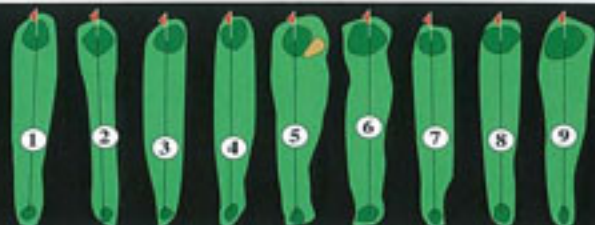

DOMINGUEZ GOLF &  
NIKE GOLF LEARNING CENTER

DOMINGUEZ GOLF  
& NIKE GOLF  
LEARNING CENTER

HDCP RECOMMENDATIONS

RATING/SLOPE

HOLE	MEN'S	WOMEN'S	1	2	3	4	5	6	7	8	9	OUT	IN	10	11	12	13	14	15	16	17	18	IN	TOT	MEN'S	WOMEN'S
BACK TEES			98	121	90	110	137	120	106	107	147	1036		125	119	123	120	100	113	128	122	97	1047	2083		
HANDICAP			15	7	17	9	3	5	13	11	1			2	12	8	10	16	14	6	4	18				
PAR			3	3	3	3	3	3	3	3	3	27		3	3	3	3	3	3	3	3	3	27	54		