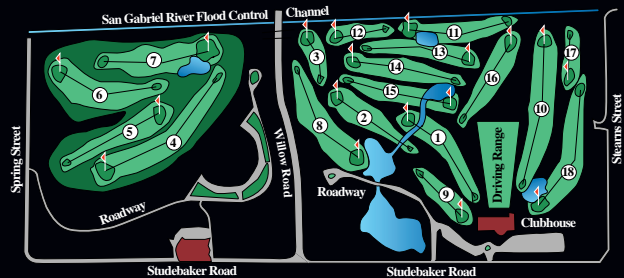

WELCOME TO EL DORADO PARK GOLF COURSE

For the Enjoyment of All Our Guests, the Following Rules are Strictly Monitored:

90 DEGREE RULE FROM CART PATHS:

- Avoid driving carts down fairways!

READY GOLF PROCEDURES:

- Hit when safe and ready.
- Please avoid using the honor system.
- Allow quick groups behind you to play through.

MAY WE SUGGEST:

- Beginners and high handicappers should always use the forward tees (20 and above).
- Intermediate players use the middle tees (10-19).
- Professional players use the back tees (0-9).

You are responsible for any injury to people or damage to property caused by your actions, including errant golf shots.

inOne Advertising
(480) 941-4949 • 4/06

2400 STUDEBAKER ROAD • LONG BEACH, CALIFORNIA 90815 • (562) 430-5411 • www.americangolf.com