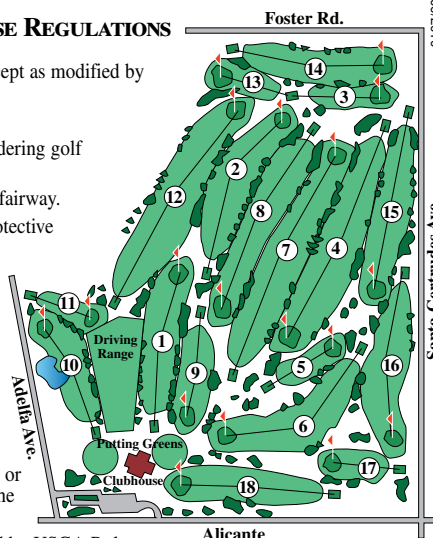

Call 562.943.7123 for more information.

REACH NEW CUSTOMERS. GROW YOUR BUSINESS.

- › Scorecard Advertising
- › Online Advertising
- › And more...

www.AmericanGolf.com/advertising

	RATINGS/SLOPE		HDCP REC.	
	Men	Women	Men	Women
Back	69.1/117	74.1/122	0-14	0-3
Middle	67.4/112	72.7/119	15-24	4-10
Forward	66.3/110	71.6/117	25+	11+

LA MIRADA GOLF COURSE REGULATIONS

- USGA Rules govern all play except as modified by local rules.
- Hit from tee marker only.
- OUT OF BOUNDS: All fences bordering golf course and driving range fences.
- WATER HAZARDS: Lake on 10th fairway.
- OBSTRUCTIONS: Staked trees, protective screens at 6th and 16th tees, drain ditches, paved cart paths, sprinkler dock boxes, sprinkler heads and pump fence on 10th fairway. Drop ball one club length no nearer the hole. No penalty.
- Players must maintain their turn between No. 9 green and No. 10 tee.
- Registered players only. Caddies or spectators are not permitted on the golf course.
- Play one ball except as permitted by USGA Rules.
- Each player must have an individual set of clubs and bag.
- Players who in any way make themselves objectionable or fail to observe any of the course regulations will be denied the privileges of the golf course.
- No refunds or rain checks after play has commenced.
- You are responsible for any injury to people or damage to property caused by your actions, including errant golf shots.