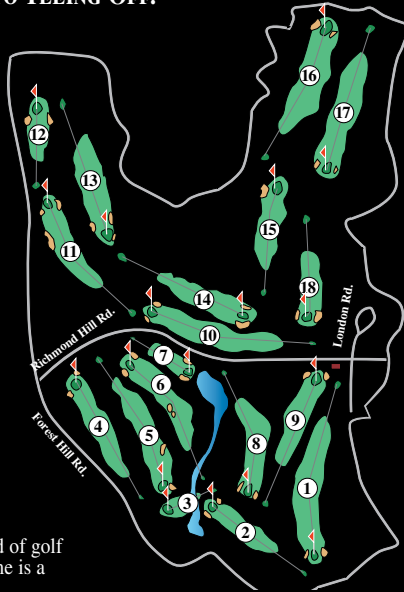

1. **DRAINAGE DITCHES OR FRENCH DRAINS:** Play ball as if ground under repair. One club length from nearest point of relief, no nearer the hole, no penalty.
2. **BALL LYING ON CART PATH:** Proceed under the ground under repair rule.
3. **RED STAKES** define lateral water hazards.
  YELLOW STAKES define water hazards.
  WHITE STAKES define out of bounds.
4. All yardage markers are measured to the center of the green.
  • **WHITE POLE:** 150 yards
5. The drop area for the 3rd hole is located directly behind the green. All players must proceed to the drop area if their ball has not crossed the hazard.
6. Please refrain from taking practice swings on tees and repair all divots and ball marks.
7. Keep all pull carts and motorized carts at least 30 feet from all greens and tees. Use cart paths where available.
8. All naturalized areas are to be played as lateral water hazards. Player may drop a ball at the point of entry.
9. Rake out trap - Place rake in bunker.

In the interest of maximizing player enjoyment, it is essential that a round of golf not take over 4 1/2 hours. All players must proceed accordingly: A fivesome is a privilege - not a right - and must adhere to the 4 1/2 hour time limit.

You are responsible for any injury to people or damage to property caused by your actions, including errant golf shots.

1001 RICHMOND HILL ROAD • STATEN ISLAND, NEW YORK 10306 • (718) 351-1889 • www.americangolf.com

06/2011