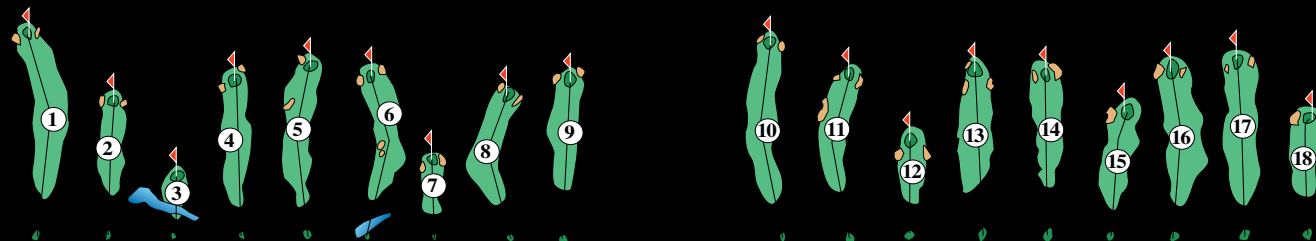

# LATOURETTE GOLF & PRACTICE CENTER

**American Golf.**  
www.americangolf.com

HDCP RECOMMENDATIONS  
MEN'S WOMEN'S

RATING/SLOPE  
MEN'S WOMEN'S

HOLE		1	2	3	4	5	6	7	8	9	OUT	INITIAL	10	11	12	13	14	15	16	17	18	IN	TOT			
BACK	0-14	0-3	519	325	151	380	438	408	166	370	401	3158		511	382	200	417	354	394	397	497	398	3550	6708	71.7/121	
MIDDLE	15-24	4-10	509	315	123	370	428	398	152	360	391	3046		481	372	137	392	344	384	387	431	364	3292	6338	70.0/117	
HANDICAP			13	15	17	7	1	3	11	9	5			16	14	10	2	18	4	8	12	6				
PAR			5	4	3	4	4	4	3	4	4	35		5	4	3	4	4	4	4	5	4	37	72		
FORWARD	25+	11+	434	265	101	334	391	347	141	312	322	2647		467	284	131	377	306	282	285	402	296	2830	5477		71.9/123
HANDICAP			5	13	15	7	1	3	17	11	9			4	14	16	2	18	6	12	8	10				

Scorer:

Attest:

Date:

**ALL PLAYERS MUST REGISTER WITH STARTER PRIOR TO TEEING OFF.  
USGA RULES GOVERN ALL PLAY.**

1. **DRAINAGE DITCHES OR FRENCH DRAINS:** Play ball as if ground under repair. One club length from nearest point of relief, no nearer the hole, no penalty.
2. **BALL LYING ON CART PATH:** Proceed under the ground under repair rule.
3. **RED STAKES** define lateral water hazards.  
**YELLOW STAKES** define water hazards.  
**WHITE STAKES** define out of bounds.
4. All yardage markers are measured to the center of the green.  
• **WHITE POLE:** 150 yards
5. The drop area for the 3rd hole is located directly behind the green. All players must proceed to the drop area if their ball has not crossed the hazard.
6. Please refrain from taking practice swings on tees and repair all divots and ball marks.
7. Keep all pull carts and motorized carts at least 30 feet from all greens and tees. Use cart paths where available.
8. All naturalized areas are to be played as lateral water hazards. Player may drop a ball at the point of entry.
9. Rake out trap - Place rake in bunker.