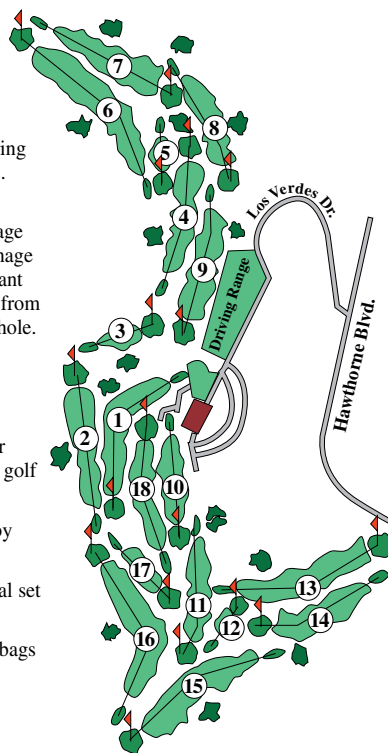

REACH NEW CUSTOMERS. GROW YOUR BUSINESS.

- > Scorecard Advertising
- > Online Advertising
- > And more...

www.AmericanGolf.com/advertising

	RATINGS/SLOPE		HANDICAP REC.	
	Men	Women	Men	Women
Back	72.2/126	79.0/136	0-14	0-5
Middle	70.4/122	76.9/132	15-24	6-12
Forward	68.1/117	74.2/125	25+	13+
Orange	61.9/103	65.8/116		

USGA RULES GOVERN ALL PLAY EXCEPT AS MODIFIED BY LOCAL RULES

Hit from tee marker only.

OUT OF BOUNDS: All fences bordering golf course and driving range fences. Black and white stakes on #1.

OBSTRUCTIONS: Staked trees, yardage markers, paved cart paths, rock drainage ditches and all planted drought tolerant areas. Drop the ball one club length from nearest point of relief no nearer the hole. No penalty.

- Players must maintain their turn between #9 green and #10 tee.
- Registered players only. Caddies or spectators are not permitted on the golf course.
- Play one ball except as permitted by USGA Rules.
- Each player must have an individual set of clubs and bag.
- Maximum of two players and two bags per power cart.
- Players who in any way make themselves objectionable or fail to observe any of the course regulations will be denied the privileges of the golf course.
- Holes with 2 handicaps are for blue and white tees, respectively.

You are responsible for any injury to people or damage to property caused by your actions, including errant golf shots.

American Golf.
www.americangolf.com

7000 W. LOS VERDES DRIVE • RANCHO PALOS VERDES, CA 90275
(310) 377-7370 • www.americangolf.com