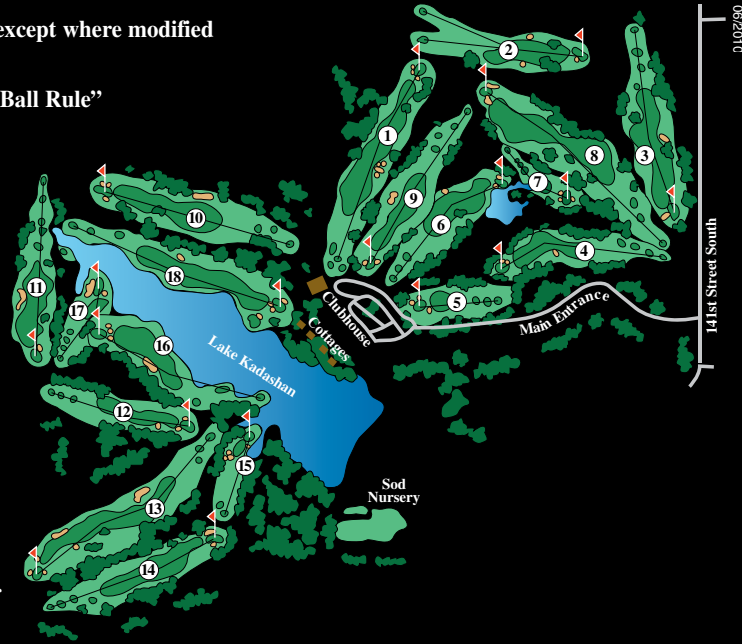

Scorer: \_\_\_\_\_ Attest: \_\_\_\_\_ Date: \_\_\_\_\_ Tees Played:  Black  Blue  Gold  White  Red

- USGA Rules govern all play except where modified by local rule.

- Local Rule: The “Embedded Ball Rule” is in effect.

- Keep golf carts on path around tees and greens.

- Repair all ball marks and divots.

- Rake all bunkers after use.

- Sprinkler heads are marked for yardage and all yardages are to the center of green.

- You are responsible for any injury to people or damage to property caused by your actions, including errant golf shots.