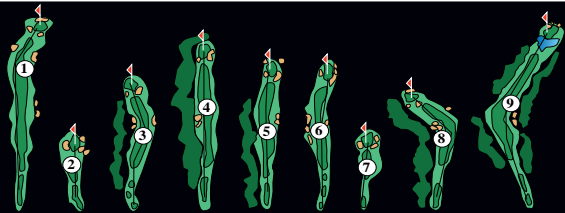

**RANOCAS  
GOLF CLUB**

**American Golf.**  
www.americangolf.com

**HDCP RECOMMENDATIONS**

**RATING/SLOPE**

HOLE	MEN'S	WOMEN'S	1	2	3	4	5	6	7	8	9	OUT	I N I T I A L	10	11	12	13	14	15	16	17	18	IN	TOT	MEN'S	WOMEN'S
BACK TEES	0-12	0-10	585	190	355	420	380	390	192	348	523	3383			395	165	325	568	400	396	406	162	402	3219	6602	72.7/130
MIDDLE TEES	13-25	11-20	560	156	330	405	356	360	168	320	495	3150		365	140	301	545	375	384	374	136	370	2994	6144	70.0/124	73.4/127
HANDICAP			1	17	13	5	7	9	15	11	3			6	18	14	2	8	12	4	16	10				
PAR			5	3	4	4/5	4	4	3	4	5	36/37		4	3	4	5	4	4	4	3	4	35	71/72	HCP	NET
FORWARD TEES	26+	21+	499	133	298	370	319	311	147	227	393	2697		334	60	254	406	284	300	272	122	345	2377	5074	66.6/116	70.3/120
HANDICAP			1	17	13	9	5	7	15	11	3			6	18	14	2	8	12	4	16	10				

Check with Pro Shop or Starter for daily cart rule.

All yardages on sprinkler heads are to the center of the green.

Blue discs: 200 yards. White discs: 150 yards, Red discs: 100 yards

Pin Placements: Red, Front, White: Middle, Blue: Back