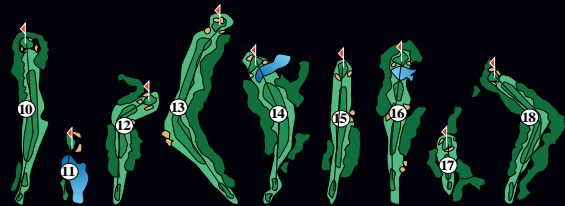

**RANOCAS  
GOLF CLUB**

**American Golf.**  
www.americangolf.com

**HDCP RECOMMENDATIONS**

**RATING/SLOPE**

HOLE	MEN'S	WOMEN'S	1	2	3	4	5	6	7	8	9	OUT	I N I T I A L	10	11	12	13	14	15	16	17	18	IN	TOT	MEN'S	WOMEN'S
BACK TEES	0-12	0-10	585	190	355	420	380	390	192	348	523	3383			395	165	325	568	400	396	406	162	402	3219	6602	72.7/130
MIDDLE TEES	13-25	11-20	560	156	330	405	356	360	168	320	495	3150		365	140	301	545	375	384	374	136	370	2994	6144	70.0/124	73.4/127
HANDICAP			1	17	13	5	7	9	15	11	3			6	18	14	2	8	12	4	16	10				
PAR			5	3	4	4/5	4	4	3	4	5	36/37		4	3	4	5	4	4	4	3	4	35	71/72	HCP	NET
FORWARD TEES	26+	21+	499	133	298	370	319	311	147	227	393	2697		334	60	254	406	284	300	272	122	345	2377	5074	66.6/116	70.3/120
HANDICAP			1	17	13	9	5	7	15	11	3			6	18	14	2	8	12	4	16	10				

Check with Pro Shop or Starter for daily cart rule.

All yardages on sprinkler heads are to the center of the green.

Blue discs: 200 yards. White discs: 150 yards, Red discs: 100 yards

Pin Placements: Red, Front, White: Middle, Blue: Back