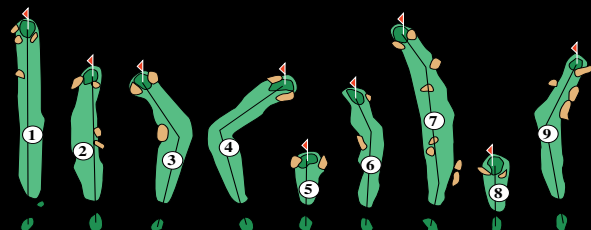

RACKHAM GOLF COURSE

American Golf.
www.americangolf.com

RATING/SLOPE

HOLE	1	2	3	4	5	6	7	8	9	OUT	I N I T I A L	10	11	12	13	14	15	16	17	18	IN	TOT		
BACK	530	326	376	364	166	322	507	185	420	3196			451	424	348	213	519	387	220	349	448	3359	6555	70.8/118
MIDDLE	515	315	365	348	145	311	502	143	387	3031		442	418	333	204	511	369	215	299	431	3222	6253	69.2/116	
HANDICAP	3	11	9	7	15	13	6	17	5			2	8	16	10	12	14	4	18	1				
PAR	Middle Tees/Forward Tees											4	4	4	3	5	4	3	4	4/5	35/36	71/72		
FORWARD	446	262	291	290	124	273	439	102	321	2548		368	353	319	181	449	319	180	282	414	2865	5413	70.7/114	
HANDICAP	3	11	7	5	15	13	1	17	9			2	4	16	10	6	12	8	18	14				

Scorer:

Attest:

Date:

USGA RULES GOVERN ALL PLAY

- All players must register in the pro shop.
- Each player must have golf clubs and bag.
- Shirts must be worn at all times.
- All beverages and food must be purchased on premises.
- Out of Bounds: All bordering fence lines and white stakes on #15.
- Keep riding carts in rough, utilizing 90 degree rule at all times, and 30 feet from tees and greens.
- Please replace divots, repair all ball marks, and rake all sand traps.
- Allow faster players to play through.
- Please observe all signs and roped areas.
- An 18-hole round must be completed in 4 ½ hours.
- You are responsible for any injury to people or damage to property caused by your actions, including errant golf shots.
- Children under the age of 7 years are not permitted on the course.
- White stakes with a green top indicate an environmentally sensitive area. If a ball is found, you must play it. If not found, drop one club length from point of entry and add a penalty stroke. No carts allowed in these areas.

A Donald Ross Design

Enjoy your game!

FLAG COLOR INDICATES PIN PLACEMENT.

Red = Front • White = Middle • Blue = Back

10100 W. TEN MILE ROAD • HUNTINGTON WOODS, MICHIGAN 48070 • (248) 543-4040 • www.americangolf.com