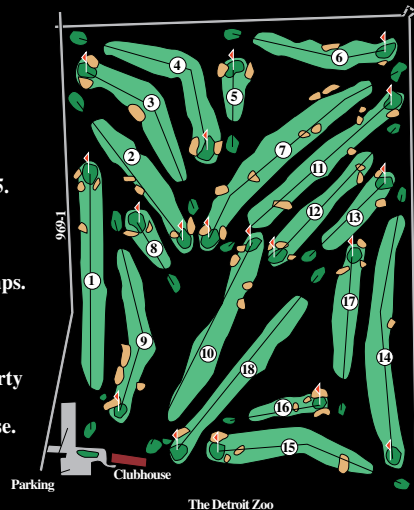

RACKHAM GOLF COURSE

American Golf.
www.americangolf.com

RATING/SLOPE

HOLE	1	2	3	4	5	6	7	8	9	OUT	I N I T I A L	10	11	12	13	14	15	16	17	18	IN	TOT		
BACK	530	326	376	364	166	322	507	185	420	3196			451	424	348	213	519	387	220	349	448	3359	6555	70.8/118
MIDDLE	515	315	365	348	145	311	502	143	387	3031		442	418	333	204	511	369	215	299	431	3222	6253	69.2/116	
HANDICAP	3	11	9	7	15	13	6	17	5			2	8	16	10	12	14	4	18	1				
PAR	Middle Tees/Forward Tees											4	4	4	3	5	4	3	4	4/5	35/36	71/72		
FORWARD	446	262	291	290	124	273	439	102	321	2548		368	353	319	181	449	319	180	282	414	2865	5413	70.7/114	
HANDICAP	3	11	7	5	15	13	1	17	9			2	4	16	10	6	12	8	18	14				

Scorer:

Attest:

Date:

USGA RULES GOVERN ALL PLAY

- All players must register in the pro shop.
- Each player must have golf clubs and bag.
- Shirts must be worn at all times.
- All beverages and food must be purchased on premises.
- Out of Bounds: All bordering fence lines and white stakes on #15.
- Keep riding carts in rough, utilizing 90 degree rule at all times, and 30 feet from tees and greens.
- Please replace divots, repair all ball marks, and rake all sand traps.
- Allow faster players to play through.
- Please observe all signs and roped areas.
- An 18-hole round must be completed in 4 ½ hours.
- You are responsible for any injury to people or damage to property caused by your actions, including errant golf shots.
- Children under the age of 7 years are not permitted on the course.
- White stakes with a green top indicate an environmentally sensitive area. If a ball is found, you must play it. If not found, drop one club length from point of entry and add a penalty stroke. No carts allowed in these areas.

A Donald Ross Design

Enjoy your game!

FLAG COLOR INDICATES PIN PLACEMENT.

Red = Front • White = Middle • Blue = Back

10100 W. TEN MILE ROAD • HUNTINGTON WOODS, MICHIGAN 48070 • (248) 543-4040 • www.americangolf.com

RACKHAM GOLF COURSE