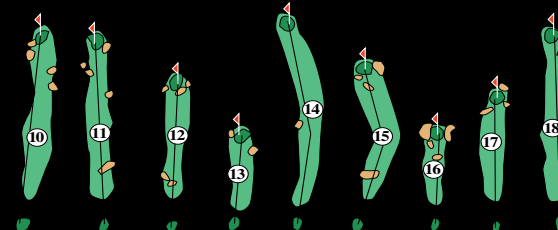

RACKHAM GOLF COURSE

American Golf.
www.americangolf.com

RATING/SLOPE

HOLE	1	2	3	4	5	6	7	8	9	OUT	I N I T I A L	10	11	12	13	14	15	16	17	18	IN	TOT		
BACK	530	326	376	364	166	322	507	185	420	3196			451	424	348	213	519	387	220	349	448	3359	6555	70.8/118
MIDDLE	515	315	365	348	145	311	502	143	387	3031		442	418	333	204	511	369	215	299	431	3222	6253	69.2/116	
HANDICAP	3	11	9	7	15	13	6	17	5			2	8	16	10	12	14	4	18	1				
PAR	Middle Tees/Forward Tees											4	4	4	3	5	4	3	4	4/5	35/36	71/72		
FORWARD	446	262	291	290	124	273	439	102	321	2548		368	353	319	181	449	319	180	282	414	2865	5413	70.7/114	
HANDICAP	3	11	7	5	15	13	1	17	9			2	4	16	10	6	12	8	18	14				

Scorer:

Attest:

Date:

USGA RULES GOVERN ALL PLAY

- All players must register in the pro shop.
- Each player must have golf clubs and bag.
- Shirts must be worn at all times.
- All beverages and food must be purchased on premises.
- Out of Bounds: All bordering fence lines and white stakes on #15.
- Keep riding carts in rough, utilizing 90 degree rule at all times, and 30 feet from tees and greens.
- Please replace divots, repair all ball marks, and rake all sand traps.
- Allow faster players to play through.
- Please observe all signs and roped areas.
- An 18-hole round must be completed in 4 ½ hours.
- You are responsible for any injury to people or damage to property caused by your actions, including errant golf shots.
- Children under the age of 7 years are not permitted on the course.
- White stakes with a green top indicate an environmentally sensitive area. If a ball is found, you must play it. If not found, drop one club length from point of entry and add a penalty stroke. No carts allowed in these areas.

A Donald Ross Design

Enjoy your game!

FLAG COLOR INDICATES PIN PLACEMENT.

Red = Front • White = Middle • Blue = Back

10100 W. TEN MILE ROAD • HUNTINGTON WOODS, MICHIGAN 48070 • (248) 543-4040 • www.americangolf.com