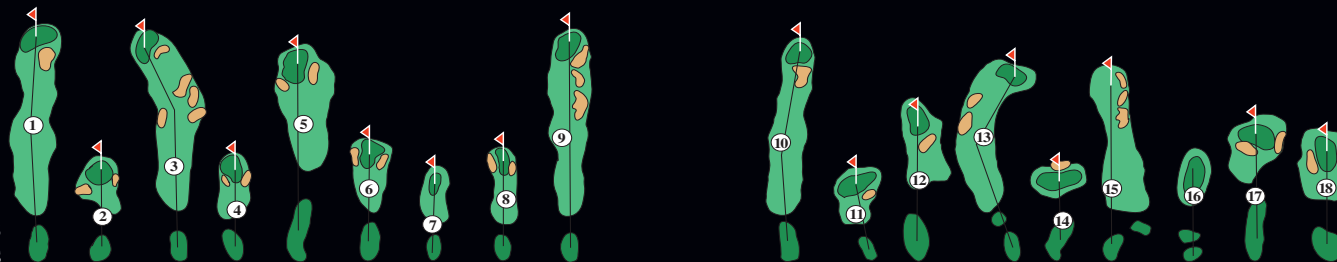

SCHOLL CANYON GOLF & TENNIS CLUB

American Golf.
www.americangolf.com

HDCP RECOMMENDATIONS
MEN'S WOMEN'S

RATING/SLOPE
MEN'S WOMEN'S

HOLE	1	2	3	4	5	6	7	8	9	OUT	INITIAL	10	11	12	13	14	15	16	17	18	IN	TOT			
BACK TEES	0-30	0-15	259	103	324	122	167	127	83	140	262	1587	253	89	145	289	108	252	87	125	104	1452	3039	54.7/88.0	
HANDICAP	7	15	1	11	3	13	17	9	5			8	18	10	2	4	6	16	12	14					
PAR	4	3	4	3	3	3	3	3	3	4	30	4	3	3	4	3	4	3	3	3	30	60			
FORWARD TEES	31+	16+	233	83	294	84	126	101	61	107	228	1317	231	64	78	218	64	206	49	81	92	1083	2400		
HANDICAP	7	15	1	11	3	13	17	9	5			8	18	10	2	4	6	16	12	14					

Scorer:

Attest:

Date:

REGULATIONS

USGA rules govern all play except as modified by local rules.

OUT OF BOUNDS: All fences bordering the golf course, driving range fence are defined with red or white stakes.

LOCAL RULE: Free Drop from flowers and ball inbounds against driving range free drop.

LATERAL WATER HAZARD: Defined by red stakes. USGA penalty applies.

- Each player must have an individual set of clubs and bag.
- Registered Players only.
No caddies or spectators.
- No coolers or ice chests allowed.
- Play one ball except as permitted by USGA rules.
- Repair all ball marks, please rake traps.
- Players must maintain their turn between #9 green and #10 tee.
- Keep pace with the group ahead.
- You are responsible for any injury to people or damage to property caused by your actions, including errant golf shots.
- Please play carefully.
- Please keep all carts and pull carts 30 feet from the greens and tees.
- Allowing faster groups to play through will make your own game more enjoyable.
- Thank you for playing Scholl Canyon and come back soon.