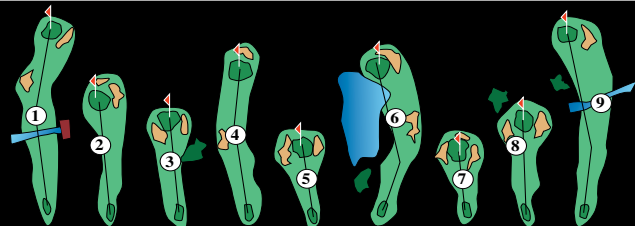

CASTA DEL SOL GOLF COURSE

American Golf.
www.americangolf.com

HDCP RECOMMENDATIONS

RATING/SLOPE

HOLE	MEN'S	WOMEN'S	1	2	3	4	5	6	7	8	9	OUT	INITIAL	10	11	12	13	14	15	16	17	18	IN	TOT	MEN'S	WOMEN'S
BACK TEES	0-30	0-15	285	171	146	266	168	296	148	174	317	1971		242	172	118	288	163	162	136	193	225	1699	3670	57.4/95	61.8/102
HANDICAP			11	9	15	13	5	7	17	3	1			16	6	18	8	10	12	14	4	2				
PAR			4	3	3	4	3	4	3	3	4	31		4	3	3	4	3	3	3	3	3/4	29/30	60/61	HCP	NET
FORWARD TEES	31+	16+	270	153	133	255	161	282	138	155	295	1842		227	154	113	270	144	145	121	176	204	1554	3396	56.1/91	60.0/98
HANDICAP			3	11	15	13	5	7	17	9	1			12	8	18	2	4	16	10	6	14				

Scorer:

Attest:

Date: