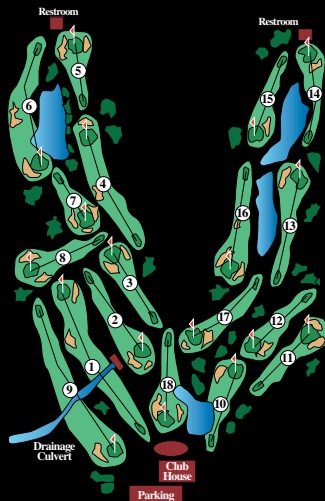

All players must register with starter prior to teeing off.
USGA Rules govern all play except for the following:

1. **1. Protective Fences:** If a ball strikes a fence, play it as it lies.
   If a ball strikes wire or pole, shot must be replayed. No penalty.
2. **2. Ball Lying on Cart Path:** Ball may be dropped one club length from nearest point of relief, no nearer the hole, with no penalty.
3. **3. Water Bearing Drainage Ditches:** Drop ball back of point of entry, within two club lengths, with one stroke penalty.
4. **4. Red Stakes:** Indicate a lateral hazard.
   White Stakes: Indicate out-of-bounds.
   Yellow Stakes: Indicate a water hazard.
5. **5. Where Protective Fences** interfere with stance or swing - relief may be taken under Rule 33-8. No Penalty.
6. **6. Embedded Ball:** Through the green, a ball embedded in its own pitch mark may be lifted without penalty, cleaned and dropped as near as possible to the spot where it lay and must come to rest not nearer the hole.
7. **7. Use Cart Path** when crossing drainage swales.
8. **8.** In the interest of maximizing member enjoyment, it is essential that a round of golf not take over four hours. All players must proceed accordingly. Please follow course marshals' instructions.
9. **9.** The person with the lowest handicap is responsible for adherence to the rules of good golf etiquette for the members in his group.
10. **10.** You are responsible for any injury to people or damage to property caused by your actions, including errant golf shots.

06/2010

- REPLACE DIVOTS
- REPAIR BALL MARKS
- RAKE YOUR TRAP
- LEAVE RAKE INSIDE TRAP

27601 CASTA DEL SOL ROAD • MISSION VIEJO, CALIFORNIA 92692 • (949) 470-4996 • www.americangolf.com