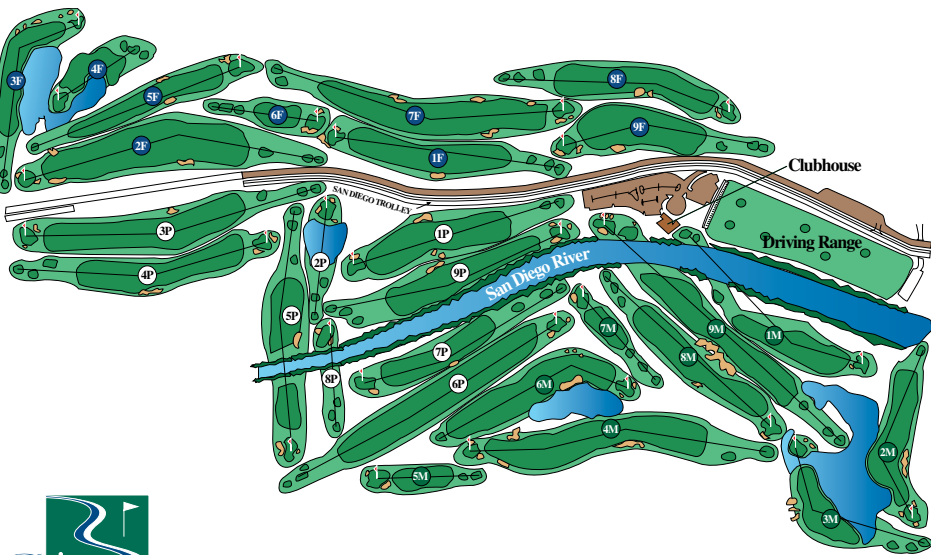

RULES

06/2010

USGA Rules will govern all play unless otherwise noted.

1. Out of Bounds - Defined by white stakes and all perimeter fences.
2. Lateral and Lateral Water Hazards - Defined by red stakes. Refer to Rule 26.
3. Water Hazards - Defined by yellow stakes. Refer to Rule 26.
4. The San Diego River is an environmentally sensitive area. Play is prohibited beyond the stakes. Refer to Rule 26 for proper drop procedures.
5. Native habitat bordering tees, fairways and greens, such as the slopes along the trolley tracks and native plant areas should be played as a lateral hazard. Refer to Rule 26.
6. Protective Nets - Are immovable obstructions. Relief may be taken. No Penalty.
7. Please contribute to a reasonable pace of play. Play ready golf.
8. Please repair divots and ball marks.
9. You are responsible for any injury to people or damage to property caused by your actions, including errant golf shots.

RATINGS / SLOPES

PRESIDIO/MISSION		MISSION/FRIARS		FRIARS/PRESIDIO	
Back	Men's 71.9/126	Back	Men's 70.7/129	Back	Men's 71.7/129
Middle	Men's 70.0/123	Middle	Men's 68.9/125	Middle	Men's 70.0/125
	Women's 74.6/128		Women's 73.8/124		Women's 75.3/127
Forward	Men's 66.5/115	Forward	Men's 65.2/117	Forward	Men's 66.4/119
	Women's 71.3/115		Women's 69.5/114		Women's 70.9/115

1150 FASHION VALLEY ROAD • SAN DIEGO, CA 92108 • (619) 296-GOLF • www.americangolf.com