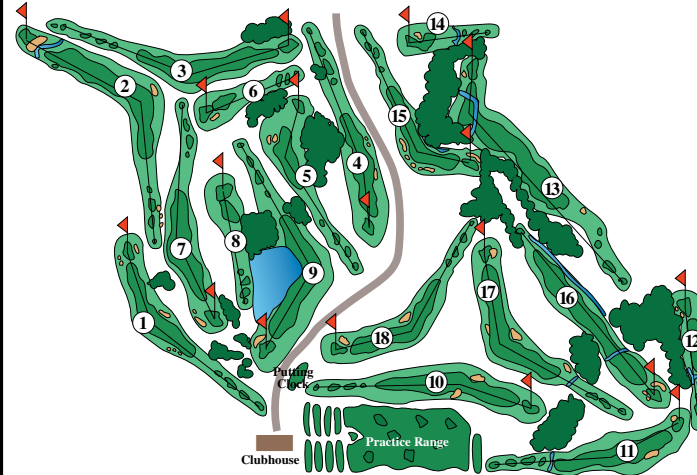

REACH NEW CUSTOMERS. GROW YOUR BUSINESS.

- > Scorecard Advertising
- > Online Advertising
- > And more...

www.AmericanGolf.com/advertising

	RATINGS/SLOPE		HANDICAP REC.	
	Men	Women	Men	Women
Champ	73.4/128	-	0-5	0
Back	69.9/123	-	6-14	1-3
Middle	67.5/112	-	15-24	4-10
Forward		71.0/113	25+	11+

USGA RULES GOVERN ALL PLAY

- USGA rules govern play.
- Red stakes denote lateral water and other hazards.
- Yellow stakes denote water hazards.
- White stakes denote out of bounds.
- Please use golf cart paths when appropriate, and always around teeing areas and putting greens.
- Please observe etiquette and dress standards consistent with ladies and gentlemen.

NOTE: Yardage is from sprinkler head to center of green.

PLEASE REMEMBER TO:

1. Replace all divots
   - Repair all ball marks
   - Play without delay
2. 90° rule in effect, please remain on path as much as possible.

06/2010

American Golf.
www.americangolf.com

- You are responsible for any injury to people or damage to property caused by your actions, including errant golf shots.

11411 NORTH KELLEY AVE., OKLAHOMA CITY, OK
(405) 752-1181 • www.americangolf.com