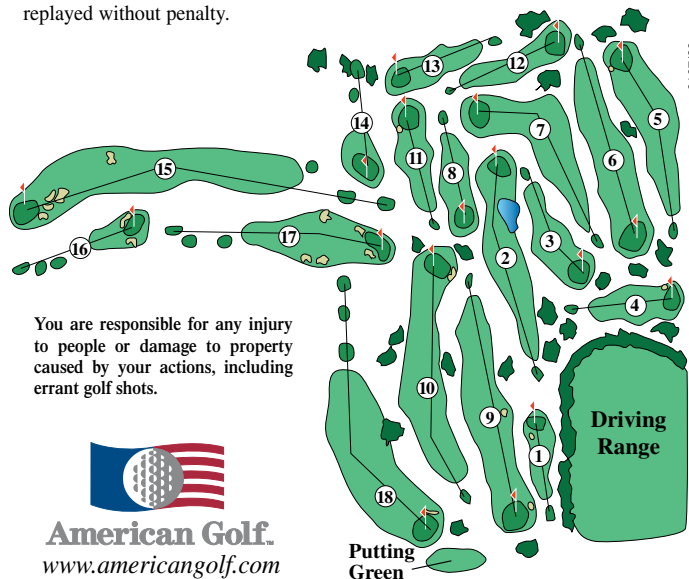

www.AmericanGolf.com/advertising

RATINGS/SLOPE

	Men	Women
Back	60.5/89	62.6/111
Forward	59.0/85	61.0/108

USGA Rules Govern All Play Except as Modified by Local Rules.

Please Cooperate.

1. No Power Carts within 30 feet of greens.
2. Keep Power Carts off all tees.
3. Please keep all hand carts off tees and collars of greens.
4. Observe and practice the Three "Rs":
 - A. Replace all divots.
 - B. Repair ball pockets on greens.
 - C. Rake footprints from sand traps.
5. Balls striking light poles shall be replayed without penalty.
6. Balls may be moved two club lengths from poles and non-boundary fences but no closer to the hole. No penalty.
7. A ball must not be played off wrong tee or green. Move, no penalty.
8. Out of bounds indicated by white stakes on No. 3 and No. 7.

You are responsible for any injury to people or damage to property caused by your actions, including errant golf shots.

American Golf.
www.americangolf.com

6900 WEST MANCHESTER AVENUE
LOS ANGELES, CALIFORNIA 90045
(310) 649-9166