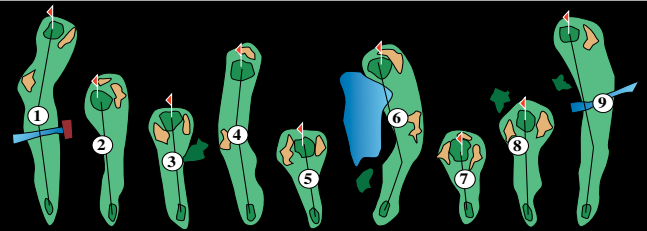

CASTA DEL SOL GOLF COURSE

American Golf.
www.americangolf.com

HDCP RECOMMENDATIONS

RATING/SLOPE

HOLE	MEN'S	WOMEN'S	1	2	3	4	5	6	7	8	9	OUT	I N I T I A L	10	11	12	13	14	15	16	17	18	IN	TOT	MEN'S	WOMEN'S	
BACK TEES	0-30	0-15	285	171	146	266	168	296	148	174	317	1971			242	172	118	288	163	162	136	193	225	1699	3670	57.4/95	61.8/102
HANDICAP			11	9	15	13	5	7	17	3	1			16	6	18	8	10	12	14	4	2					
PAR			4	3	3	4	3	4	3	3	4	31		4	3	3	4	3	3	3	3	3/4	29/30	60/61	HCP	NET	
FORWARD TEES	31+	16+	270	153	133	255	161	282	138	155	295	1842		227	154	113	270	144	145	121	176	204	1554	3396	56.1/91	60.0/98	
HANDICAP			3	11	15	13	5	7	17	9	1			12	8	18	2	4	16	10	6	14					

Scorer:

Attest:

Date: