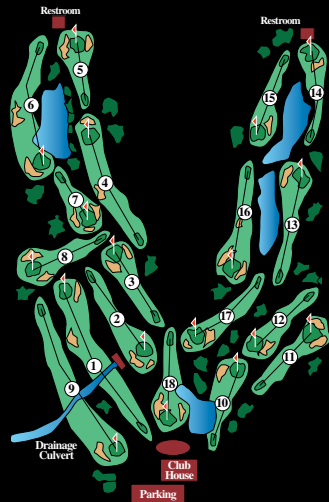

Scorer:

Attest:

Date:

All players must register with starter prior to teeing off.
USGA Rules govern all play except for the following:

- 1. Protective Fences:** If a ball strikes a fence, play it as it lies.
If a ball strikes wire or pole, shot must be replayed. No penalty.
- 2. Ball Lying on Cart Path:** Ball may be dropped one club length from nearest point of relief, no nearer the hole, with no penalty.
- 3. Water Bearing Drainage Ditches:** Drop ball back of point of entry, within two club lengths, with one stroke penalty.
- 4. Red Stakes:** Indicate a lateral hazard.
White Stakes: Indicate out-of-bounds.
Yellow Stakes: Indicate a water hazard.
- 5. Where Protective Fences** interfere with stance or swing - relief may be taken under Rule 33-8. No Penalty.
- 6. Embedded Ball:** Through the green, a ball embedded in its own pitch mark may be lifted without penalty, cleaned and dropped as near as possible to the spot where it lay and must come to rest not nearer the hole.
- 7. Use Cart Path** when crossing drainage swales.
- 8.** In the interest of maximizing member enjoyment, it is essential that a round of golf not take over four hours. All players must proceed accordingly. Please follow course marshals' instructions.
- 9.** The person with the lowest handicap is responsible for adherence to the rules of good golf etiquette for the members in his group.
- 10.** You are responsible for any injury to people or damage to property caused by your actions, including errant golf shots.