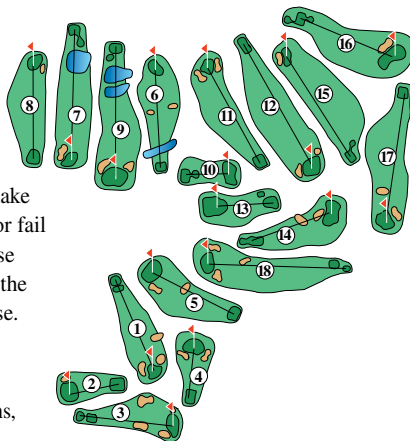

Scorer: _____ 12/2012 Attest: _____ Date: _____

REACH NEW CUSTOMERS. GROW YOUR BUSINESS.

- › Scorecard Advertising
- › Online Advertising
- › And more...

www.AmericanGolf.com/advertising

	RATINGS/SLOPE		HANDICAP REC.	
	Men	Women	Men	Women
Blue	69.5/117	-	0-14	0-3
White	68.3/111	74.0/124	15-24	4-10
Silver	-	72.7/121	25+	11+
Orange	-	60.4/88		

REGULATIONS:

USGA Rules govern all play except as modified by local rules.

LOCAL RULES:

1. Out of Bounds: All fences bordering golf course and driving range. Cart path behind #9 green, and white stakes behind #5 and #18 green.
2. Water Hazards: Designated by Red Stakes.
3. Obstructions: Staked trees, cart paths, protective fence and cement drainage ditches. Drop two club lengths no nearer the hole. No penalty.
4. Players must maintain their turn between No. 9 green and No. 10 tee.
5. Spectators are permitted on the golf course if they pay a green fee.
6. Play one ball except as permitted by USGA Rules.
7. Each player must have an individual set of clubs and bag.
8. Players who in any way make themselves objectionable or fail to observe any of the course regulations will be denied the privileges of the golf course.