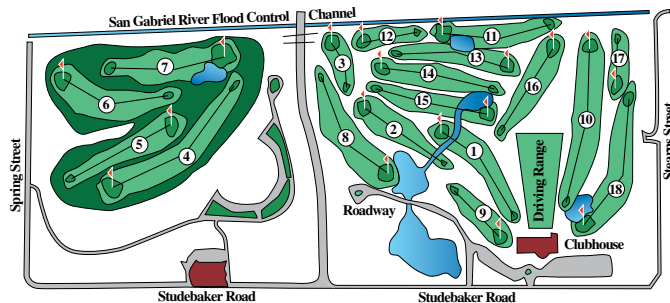

WELCOME TO EL DORADO PARK GOLF COURSE

*For the Enjoyment of All Our Guests,
the Following Rules are Strictly Monitored:*

90 DEGREE RULE FROM CART PATHS:

- Avoid driving carts down fairways!

READY GOLF PROCEDURES:

- Hit when safe and ready.
- Please avoid using the honor system.
- Allow quick groups behind you to play through.

MAY WE SUGGEST:

- Beginners and high handicappers should always use the forward tees (20 and above).
- Intermediate players use the middle tees (10-19).
- Professional players use the back tees (0-9).