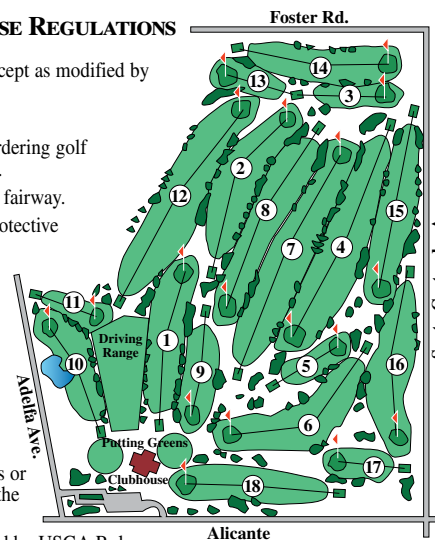

Call 562.943.7123 for more information.

REACH NEW CUSTOMERS. GROW YOUR BUSINESS.

- > Scorecard Advertising
- > Online Advertising
- > And more...

www.AmericanGolf.com/advertising

RATINGS/SLOPE

HDCP REC.

	Men	Women	Men	Women
Back	69.1/117	74.1/122	0-14	0-3
Middle	67.4/112	72.7/119	15-24	4-10
Forward	66.3/110	71.6/117	25+	11+

LA MIRADA GOLF COURSE REGULATIONS

- USGA Rules govern all play except as modified by local rules.
- Hit from tee marker only.
- OUT OF BOUNDS: All fences bordering golf course and driving range fences.
- WATER HAZARDS: Lake on 10th fairway.
- OBSTRUCTIONS: Staked trees, protective screens at 6th and 16th tees, drain ditches, paved cart paths, sprinkler dock boxes, sprinkler heads and pump fence on 10th fairway. Drop ball one club length no nearer the hole. No penalty.
- Players must maintain their turn between No. 9 green and No. 10 tee.
- Registered players only. Caddies or spectators are not permitted on the golf course.
- Play one ball except as permitted by USGA Rules.
- Each player must have an individual set of clubs and bag.
- Players who in any way make themselves objectionable or fail to observe any of the course regulations will be denied the privileges of the golf course.
- No refunds or rain checks after play has commenced.
- You are responsible for any injury to people or damage to property caused by your actions, including errant golf shots.