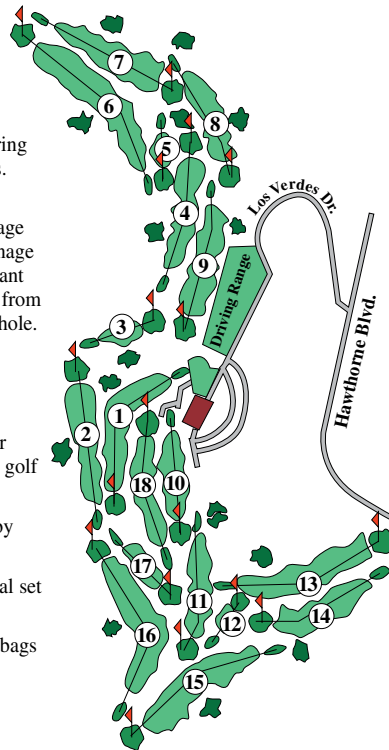

American Golf.
www.americangolf.com