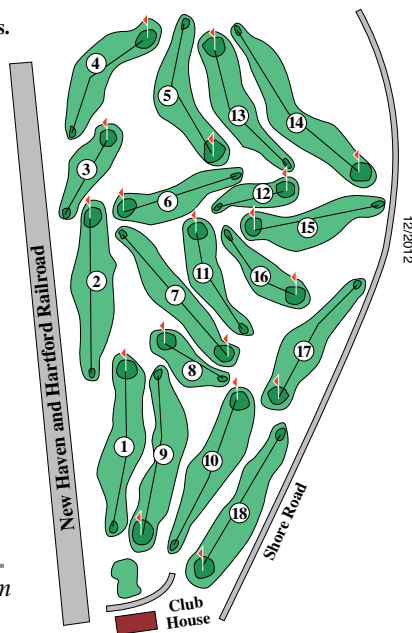

ALL PLAYERS MUST REGISTER WITH STARTER PRIOR TO TEEING OFF. USGA RULES WILL GOVERN ALL PLAY EXCEPT FOR THE FOLLOWING:

1. **BALL LYING ON CART PATH:** Ball may be dropped one club length from nearest point of relief, no nearer the hole, no penalty.
2. **DRAINAGE DITCHES OR FRENCH DRAINS:** Drop ball back of point of entry, within 2 club lengths, no penalty.
3. **RED STAKES:** Indicate lateral water hazards.
   WHITE STAKES: Indicate out of bounds. Defined by perimeter fences, stakes.
   YELLOW STAKES: Water Hazards.
4. **RAKE YOUR TRAP - LEAVE RAKE INSIDE OF TRAP.**
5. **REPLACE YOUR DIVOTS - REPAIR BALL MARKS.**
6. Keep carts 30 feet from greens.
7. Shirts must be worn at all times.
8. In the interest of maximizing player enjoyment, it is essential that a round of golf not take over 4 1/2 hours. All players must proceed accordingly.
9. Yardage markers distance is measured to center of green.

You are responsible for any injury to people or damage to property caused by your actions, including errant golf shots.

American Golf.
www.americangolf.com

870 SHORE ROAD • BRONX, NEW YORK 10464
(718) 885-1258 • www.americangolf.com