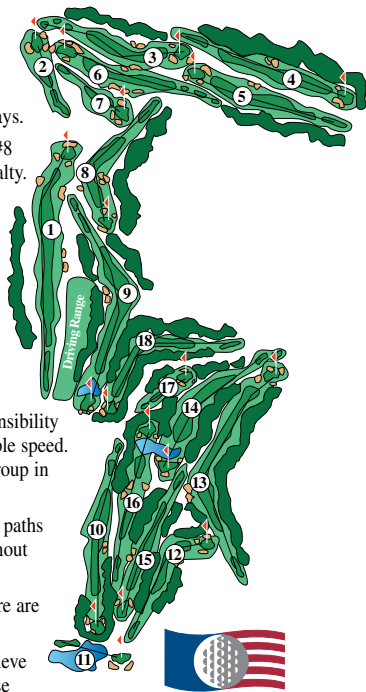

12/2012

**American Golf.**  
[www.americangolf.com](http://www.americangolf.com)

Check with Pro Shop or Starter for daily cart rule.  
All yardages on sprinkler heads are to the center of the green.  
Blue discs: 200 yards, White discs: 150 yards, Red discs: 100 yards  
Pin Placements: Red: Front, White: Middle, Blue: Back  
You are responsible for any injury to people or damage to property caused by your actions, including errant golf shots.