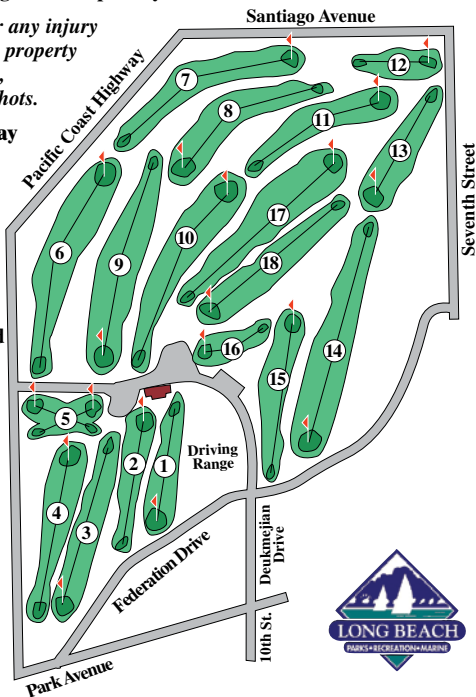

COURSE LOCAL RULES

OB is determined by white stakes, perimeter fences, nets and walls, and includes the Driving Range, Practice Area, Maintenance Area and Parking Lot, but not the utility road.

Relief from protective screens (holes #3/4, #5, #6, #7/8, #12/13, #14, #15/16 and #17/18) is for ball, stance and area of intended swing only, not line of play.

The area between a fence and a cart path that lies within one club length of a fence is deemed an obstruction.

Balls lying on the wrong green must be dropped, no nearer the hole, one club length from that green. No penalty.

You are responsible for any injury to people or damage to property caused by your actions, including errant golf shots.

Please Avoid Slow Play

Keep Pace with group ahead.

Be ready when it's your turn.

Cart Driver:

When safe, leave passenger with needed clubs at their ball, then go to yours.

Hole out, avoid marking ball if possible.

Clear Green: Mark scores on next tee.

American Golf.
www.americangolf.com

5001 DEUKMEJIAN DRIVE • LONG BEACH, CA 90804
(562) 494-5000 • www.recpark18.americangolf.com