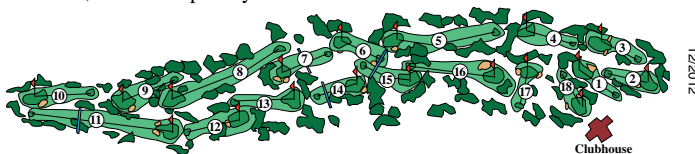

www.AmericanGolf.com/advertising

RATINGS/SLOPE

| | Men | Women |
|---------|----------|---------|
| Back | 58.6/101 | 58.6/95 |
| Forward | - | - |

HDCP REC.

| | Men | Women |
|---------|------|-------|
| Back | 0-30 | 0-15 |
| Forward | 31+ | 16+ |

Tecolote Canyon Local Rules:

1. USGA Rules govern all play.
 2. Creek running through golf course is considered a lateral water hazard. Ball drop areas are located on holes #3 and #4. One stroke penalty incurred.
 3. Ball may be dropped two club lengths, no nearer to the hole from staked trees, light standards, cart paths, roads, and drainage ditches on holes #4 and #16. No penalty.
 4. Balls striking electrical lines must be replayed. No penalty.
 5. All boundary fences are considered out of bounds. Penalty is stroke and loss of distance.
 6. Holes defined by red stakes on hillside are considered lateral hazards. Drop at point of entry, no closer to the hole, one stroke penalty.
- Restrooms are located adjacent to holes #7 and #14.
 - No coolers or outside alcoholic beverages are permitted on the golf course.
 - Please repair ball marks on all greens and replace divots.
 - Fight slow play: please play ready golf!
 - While on the course, please be cautious of snakes and poison ivy.
 - You are responsible for any injury to people or damage to property caused by your actions, including errant golf shots.