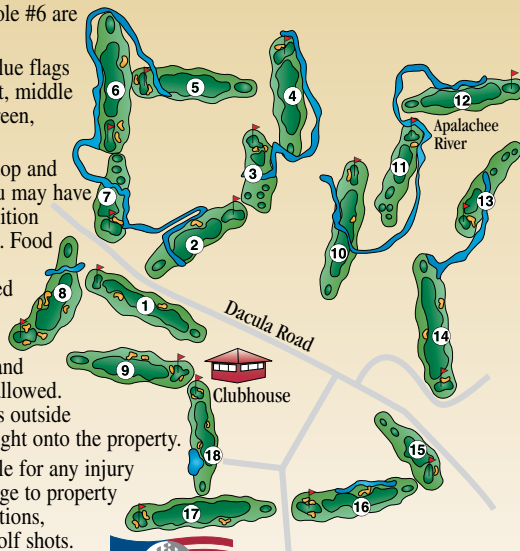

REACH NEW CUSTOMERS. GROW YOUR BUSINESS.

- > Scorecard Advertising
- > Online Advertising
- > And more...

www.AmericanGolf.com/advertising

RATINGS/SLOPE

	Men	Women
Gold	72.4/138	-
Players	71.0/134	-
Blue	70.1/129	-
White	67.8/120	72.7/132
Red	-	69.2/120

12/2012

LOCAL RULES & COURTESY OF PLAY:

- Golf rules of the USGA govern all play.
- Please replace divots, repair ball marks and rake bunkers.
- The embedded ball rule is in effect through the green.
- Keep carts 30 yards from tees and greens at all times.
- Attire specifically designed for golf is required.
- We are a soft-spike only facility. No metal spikes allowed.
- **All golfers must adhere to the rules set forth by the golf professional. Expected pace of play is 4 hours and 16 minutes when 90 degrees and 4 hours and 32 minutes when cart path only. Course ambassadors have full discretion to help accommodate this pace.**
- Inside edge of white stakes and street curbs define out of bounds.
- Hole #6 - The right side shall be played as a lateral water hazard.
- All Par 3's and Hole #6 are cart path only.
- Red, White and Blue flags designate the front, middle and back of the green, respectively.
- If you decide to stop and eat at the turn, you may have to forfeit your position on the golf course. Food and beverage can always be delivered to you.
- Personal coolers and outside food and beverage are not allowed. State law prohibits outside alcohol to be brought onto the property.
- You are responsible for any injury to people or damage to property caused by your actions, including errant golf shots.