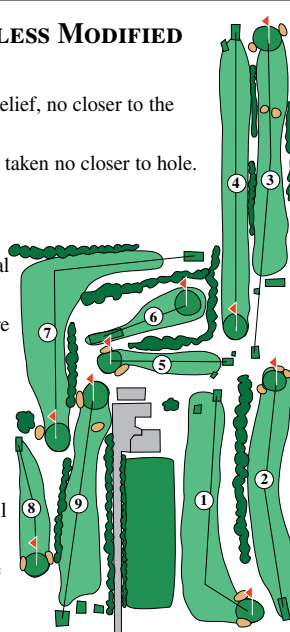

REACH NEW CUSTOMERS. GROW YOUR BUSINESS.

- > Scorecard Advertising
- > Online Advertising
- > And more...

www.AmericanGolf.com/advertising

	RATINGS/SLOPE		HDCP REC.	
	Men	Women	Men	Women
Back	65.8/106	63.3/102	0-30	0-15
Forward	--	66.9/107	31+	16+

USGA GOVERNS ALL PLAY UNLESS MODIFIED BY LOCAL RULES:

- **Protective Fences:** Take swing and stance relief, no closer to the hole. No penalty.
- **Cart Paths & Flower Beds:** Relief may be taken no closer to hole. No penalty.

COURTESY ON THE COURSE

- **Golf Carts:** Please follow all cart directional signs and use cart paths when available.
- **Safety:** Before hitting, players should ensure that no one is in a position to be hit by the club, ball, stones or anything which may be moved by the stroke or swing.
- **Consideration for Other Players:** No one should move, talk or stand close to a player when he or she is addressing the ball or making a stroke. No player should play until the group in front is out of range.
- **Pace of Play:** Play ready golf! When a hole has been completed, players should immediately leave the putting green.
- **Priority on the Course:** Persons playing 18 holes MUST check in at the golf shop before starting the 10th hole. This is a 9-hole course; therefore, the 1st tee has priority at all times. Please follow the Course Marshals' instructions when directed.

**YOU ARE RESPONSIBLE FOR ANY INJURY TO PEOPLE OR
DAMAGE TO PROPERTY CAUSED BY YOUR ACTIONS,
INCLUDING ERRANT GOLF SHOTS.**

1025 SOUTH WELLS ROAD • VENTURA, CA 93004-1905
(805) 647-6678 • www.saticoy.americangolf.com